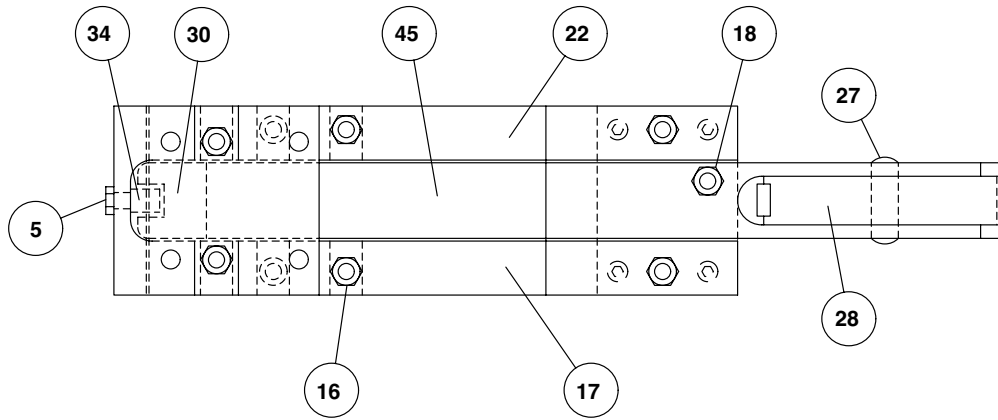

JANUARY 2005

W.A. Whitney[®]
Replacement Clamp Assemblies

COMPONENT PARTS

647-927, 630-006

COMPONENT PARTS

647-927, 630-006

DWG. NO.	DESCRIPTION	CAT. NO.	PRICE
0	Complete Assembly	32953	
5	Screw, BH	32954	
8	Key/T-Slot	32955	
17	Guide/Right	32956	
18	Spring/Nut Assembly	32957	
19	Clevis Mounting Plate	32958	
22	Guide/Left	32959	
25	Screw, FH Pkg of 10	33336	
26	Removable Lower Jaw (Wilson Tool Unit Only)	32967	
27	Dowell Pin	32960	
28	Clamp/Top	32969	
28	Clamp Top 3/8 – 1/2	32970	
29	Piston/Shaft	32962	
30	End Cap (Wilson Tool Unit Only)	32961	
31	Spring/Piston (Wilson Tool Unit Only)	32966	
33	Wedge	32963	
34	Clevis	32964	
45	Clamp Bottom/Cyl Assembly	32968	
49	Plate/Tie	32965	