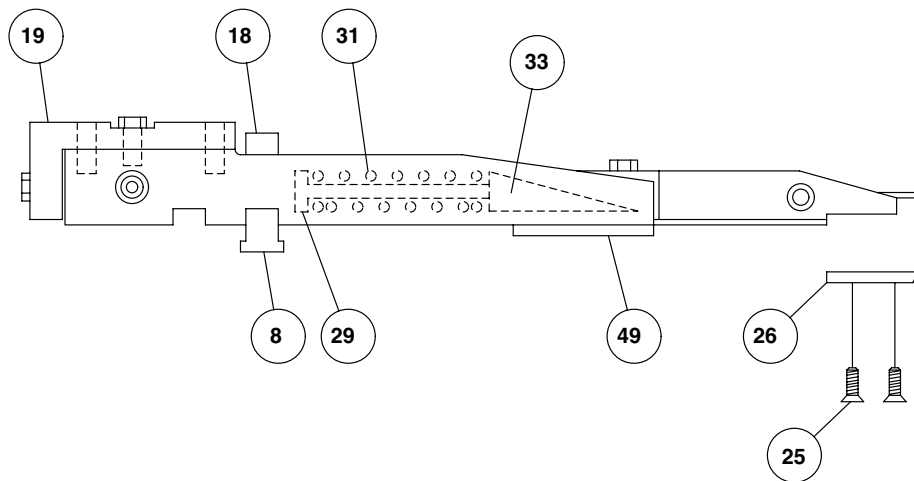

JANUARY 2005

W.A. Whitney[®]
Replacement Clamp Assemblies

COMPONENT PARTS

647-927, 630-006

COMPONENT PARTS

647-927, 630-006

DWG. NO.	DESCRIPTION	CAT. NO.	PRICE
0	Complete Assembly	32953	
5	Screw, BH	32954	
8	Key/T-Slot	32955	
17	Guide/Right	32956	
18	Spring/Nut Assembly	32957	
19	Clevis Mounting Plate	32958	
22	Guide/Left	32959	
25	Screw, FH Pkg of 10	33336	
26	Removable Lower Jaw (Wilson Tool Unit Only)	32967	
27	Dowell Pin	32960	
28	Clamp/Top	32969	
28	Clamp Top 3/8 – 1/2	32970	
29	Piston/Shaft	32962	
30	End Cap (Wilson Tool Unit Only)	32961	
31	Spring/Piston (Wilson Tool Unit Only)	32966	
33	Wedge	32963	
34	Clevis	32964	
45	Clamp Bottom/Cyl Assembly	32968	
49	Plate/Tie	32965	